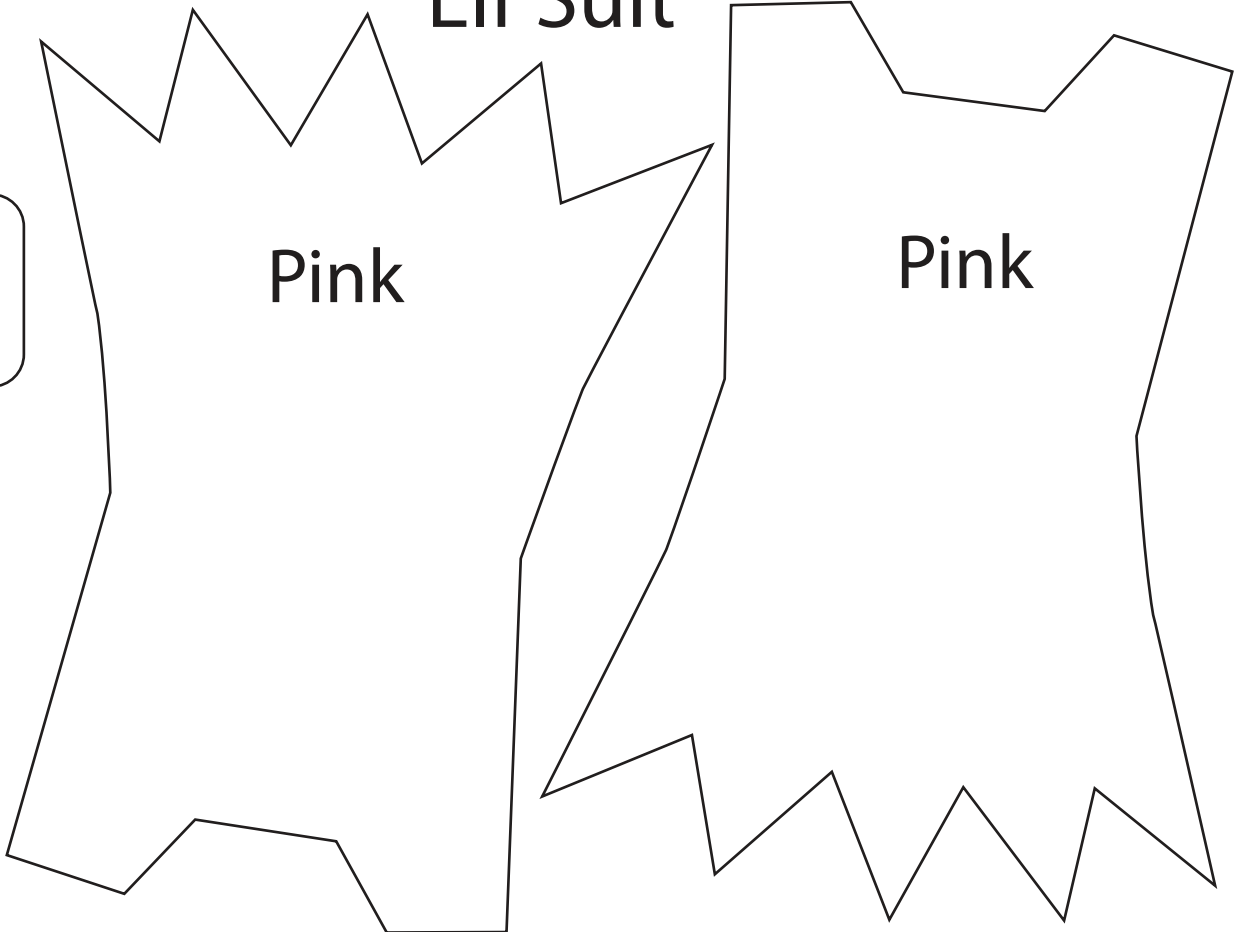

Make a
Holiday
Cat Elf

Pattern

Body

Tan

Nose

Mouth

Ears

Eyes

Hat

Elf Suit

Belt

Arms

Collar

Legs

Pink

Pink